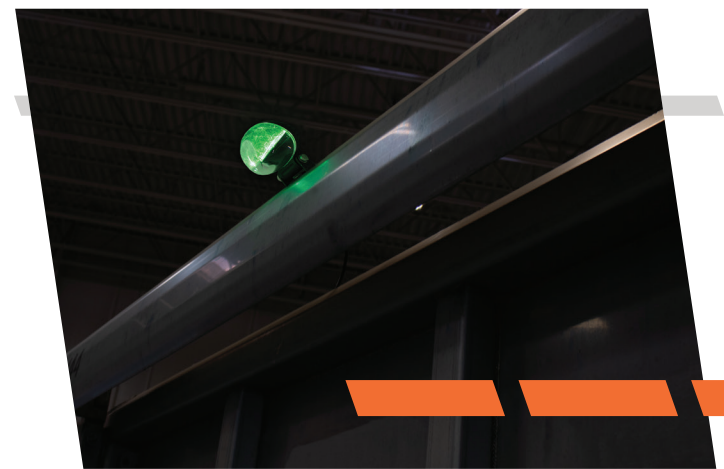

MODEL 777 GEN 2

UNIVERSAL ARC WARNING LIGHT

Keep your path clear.

The Model 777 GEN 2 offers a unique “keep out zone” safety light in a sleek and practical design. This LED safety light is designed with various safety applications in mind, including forklifts, work trucks, construction vehicles and agriculture equipment. Available in three different color configurations to create the best solution for each industry and application.

J.W. Speaker offers a complete safety lighting package, designed to help both your operators as well as your workforce on the floor, adding highly visible safety precautions. Can be combined with linear safety light as per safety requirements.

Blue Arc Warning Light

Green Arc Warning Light

Red Arc Warning Light

Don't trust an inferior light – it could cost you in the end.

Model 777 Gen 2 is a reliable universal safety light that can be used in a variety of applications. It creates a safety "keepout" zone that is highly visible to keep employees and pedestrians away from moving vehicles.

Model 777 GEN 2 LED Warning Light

12-72V DC system operates in 10-80V DC.

Sold as single lights.

- 50% brighter than the GEN 1
- High-powered LED safety light creates keep-out zones
- Compact and easy to install using a pedestal mount
- Precise beam patterns in red, blue, and green
- Sleek design; weather-proof; excellent thermal management
- Voltage ranges: 10-80 V, suitable for various types of applications