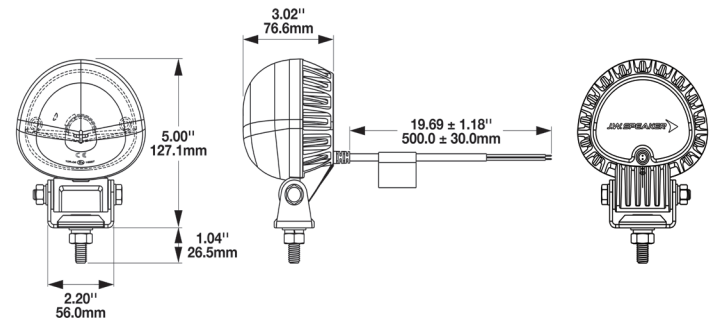

Blue Arc Warning Light

Green Arc Warning Light

Red Arc Warning Light

Don't trust an inferior light – it could cost you in the end.

Model 777 Gen 2 is a reliable universal safety light that can be used in a variety of applications. It creates a safety "keepout" zone that is highly visible to keep employees and pedestrians away from moving vehicles.

Model 777 GEN 2 LED Warning Light

12-72V DC system operates in 10-80V DC.

Sold as single lights.

- 50% brighter than the GEN 1
- High-powered LED safety light creates keep-out zones
- Compact and easy to install using a pedestal mount
- Precise beam patterns in red, blue, and green
- Sleek design; weather-proof; excellent thermal management
- Voltage ranges: 10-80 V, suitable for various types of applications